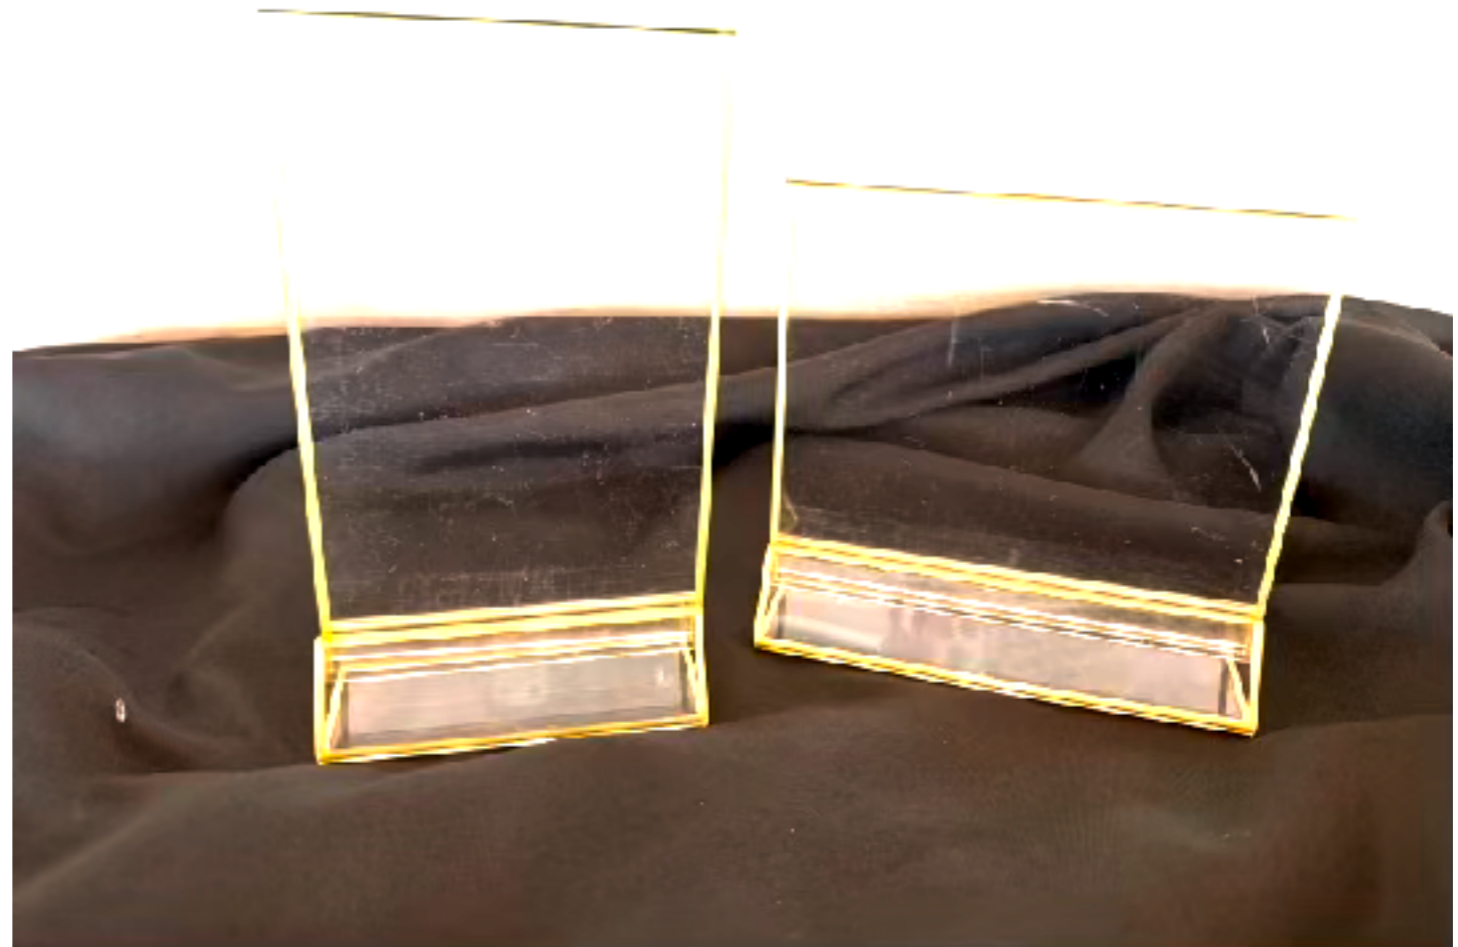

Acrylic/Gold Picture Frames

Quantity - 6 sets of 2 = 12 total

Landscape - for 5x7s

Quantity - 6

6 1/2" tall

Portrait - for 5x7s

Quantity - 6

8 1/2" tall