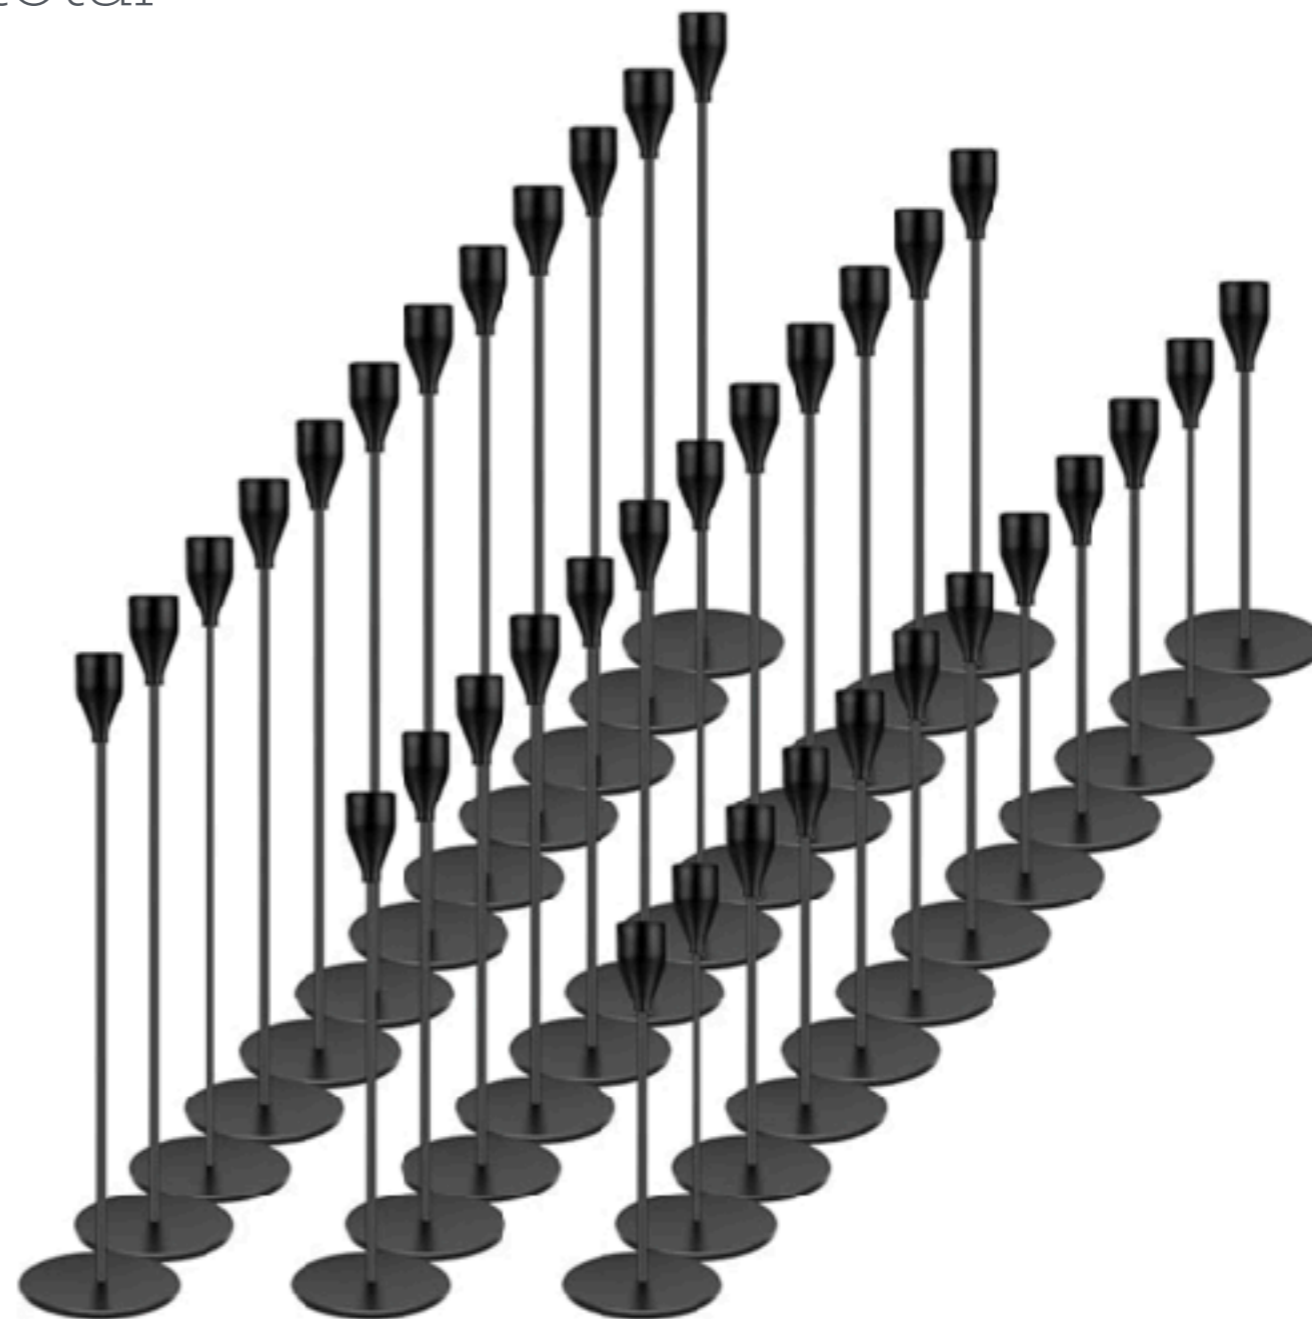

Black Metal Taper Candle Holders

Quantity - 24 Sets of 3 = 72 total

24 tall

24 medium

24 short