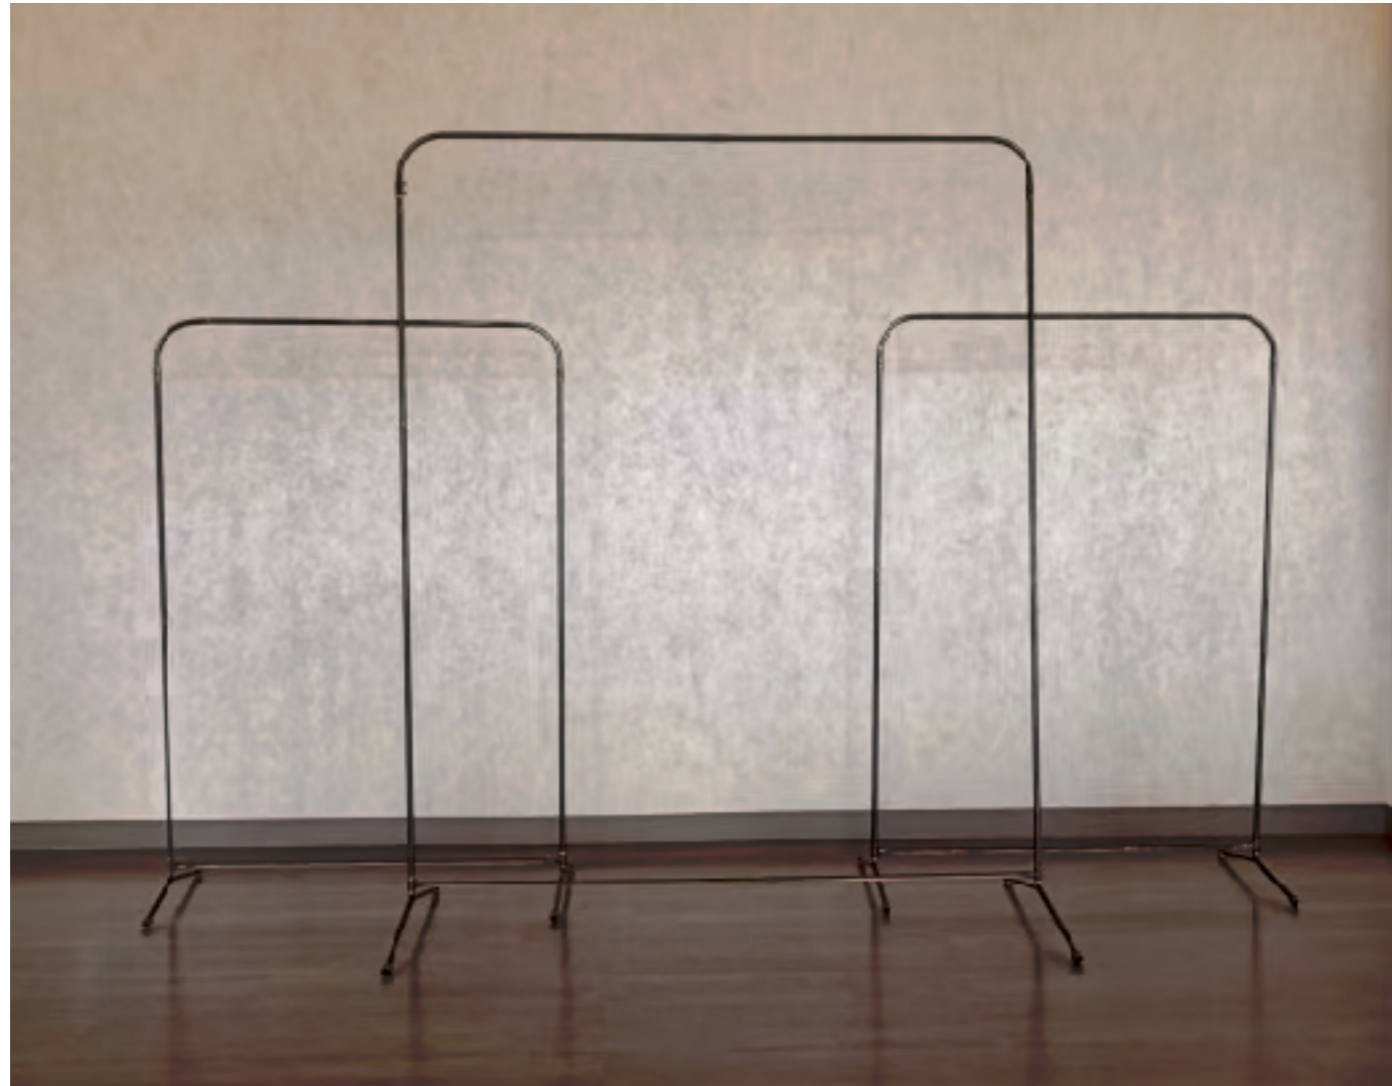

2 Brown=3" tall

HELP YOURSELF TO EASELS:

This item is located in the table/chairs storage room

Circle Backdrop Wooden

Diameter: 88"

Height: 90"

Gold Metal Circle Backdrop

103" wide

Wooden Rectangular Backdrop

96" high, 86" wide

Legs are 49 1/2" deep, Wood pieces 3 1/2" wide

Triangular wood stand comes up 19 1/2" high

Gold Metal Half Crescent Moon Wedding Arch

6.5' Height, 5' Width

Pre-Event -Client is responsible for assembling and set-up --- Post-Event-Client is responsible for dis-assembling

Black Standing Frames

2 medium, 1 large

Large Size Dimensions

90" total height, 85" frame height
72" wide
27 1/2" leg depth
5" off the floor

Medium Size Dimensions

72" total height, 67" frame height

20 1/2" leg depth
5" off the floor

Wooden Standing Frames

Quantity = 2

Interior of frame = 61.5" x 30"

Total height: 70" tall

Legs 30" long,
8" off the floor

19' Black Rod for West wall

Hung by The View Staff
Can be shorter than 19'

Gold Rod - for West wall