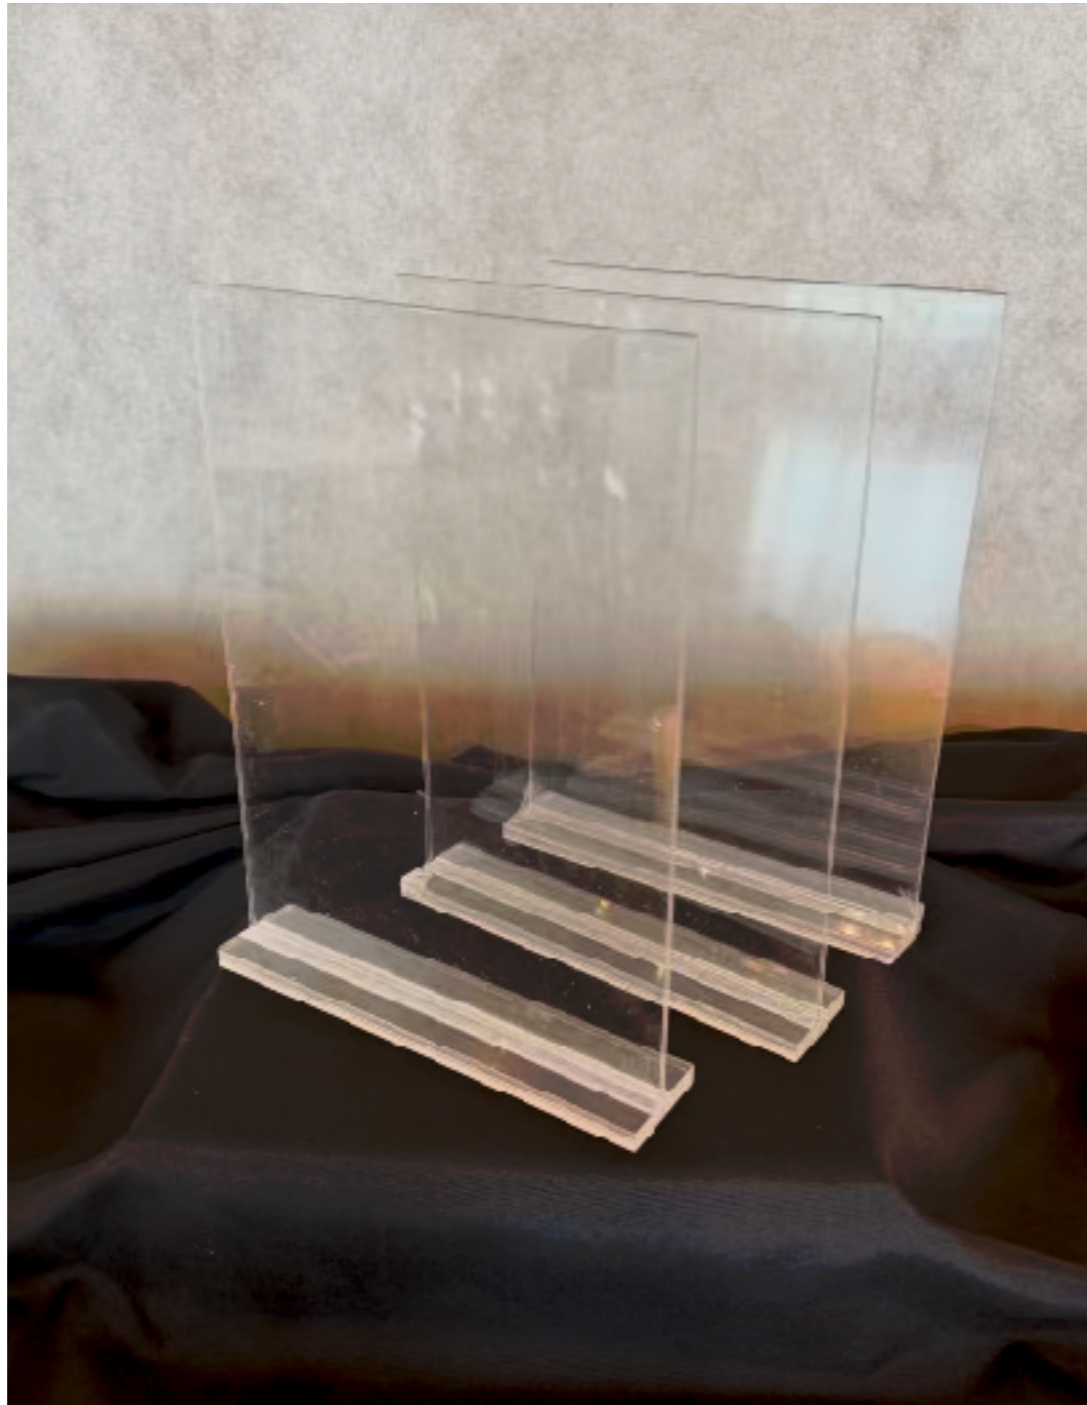

17" tall, 7" wide

Quantity - 1

Acrylic Sign Holders

Quantity = 3

Fit 8 1/2 x 11 paper

Gold “Over the Table” Arch

Width -73-250cm and Height adjusts to 3 different heights

Pre-Event -Client is responsible for assembling and set-up --- Post-Event-Client is responsible for dis-assembling