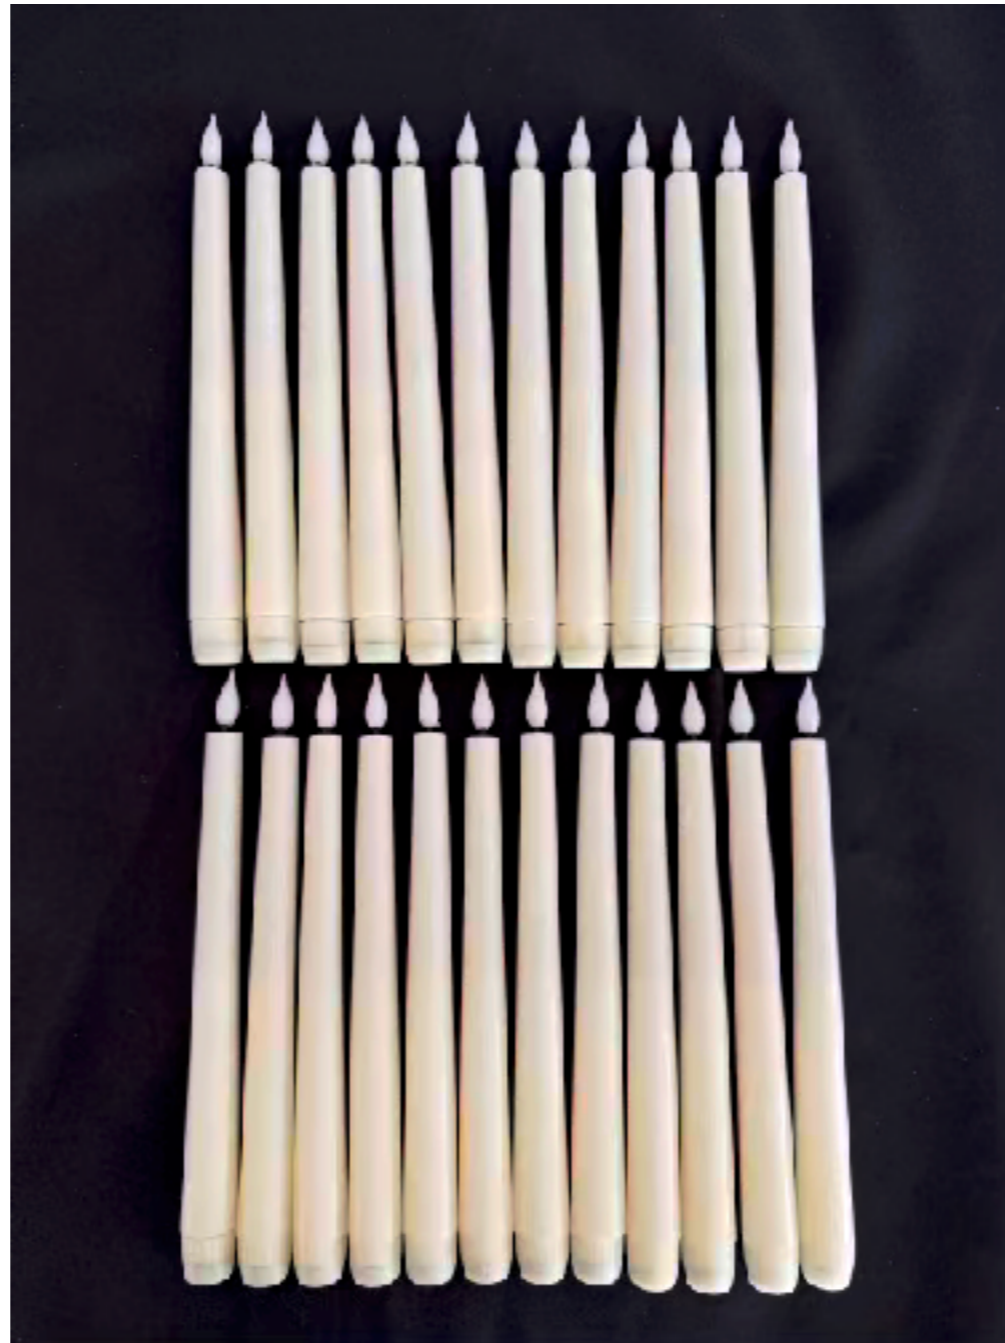

This set of LED candles take AA batteries.

LED Wax Pillar Candles

Quantity = 35 (4" high)

Candle color = warm white

This set of LED wax candles takes AA batteries

Pre- Event - Client is responsible for putting new batteries in each candle if needed