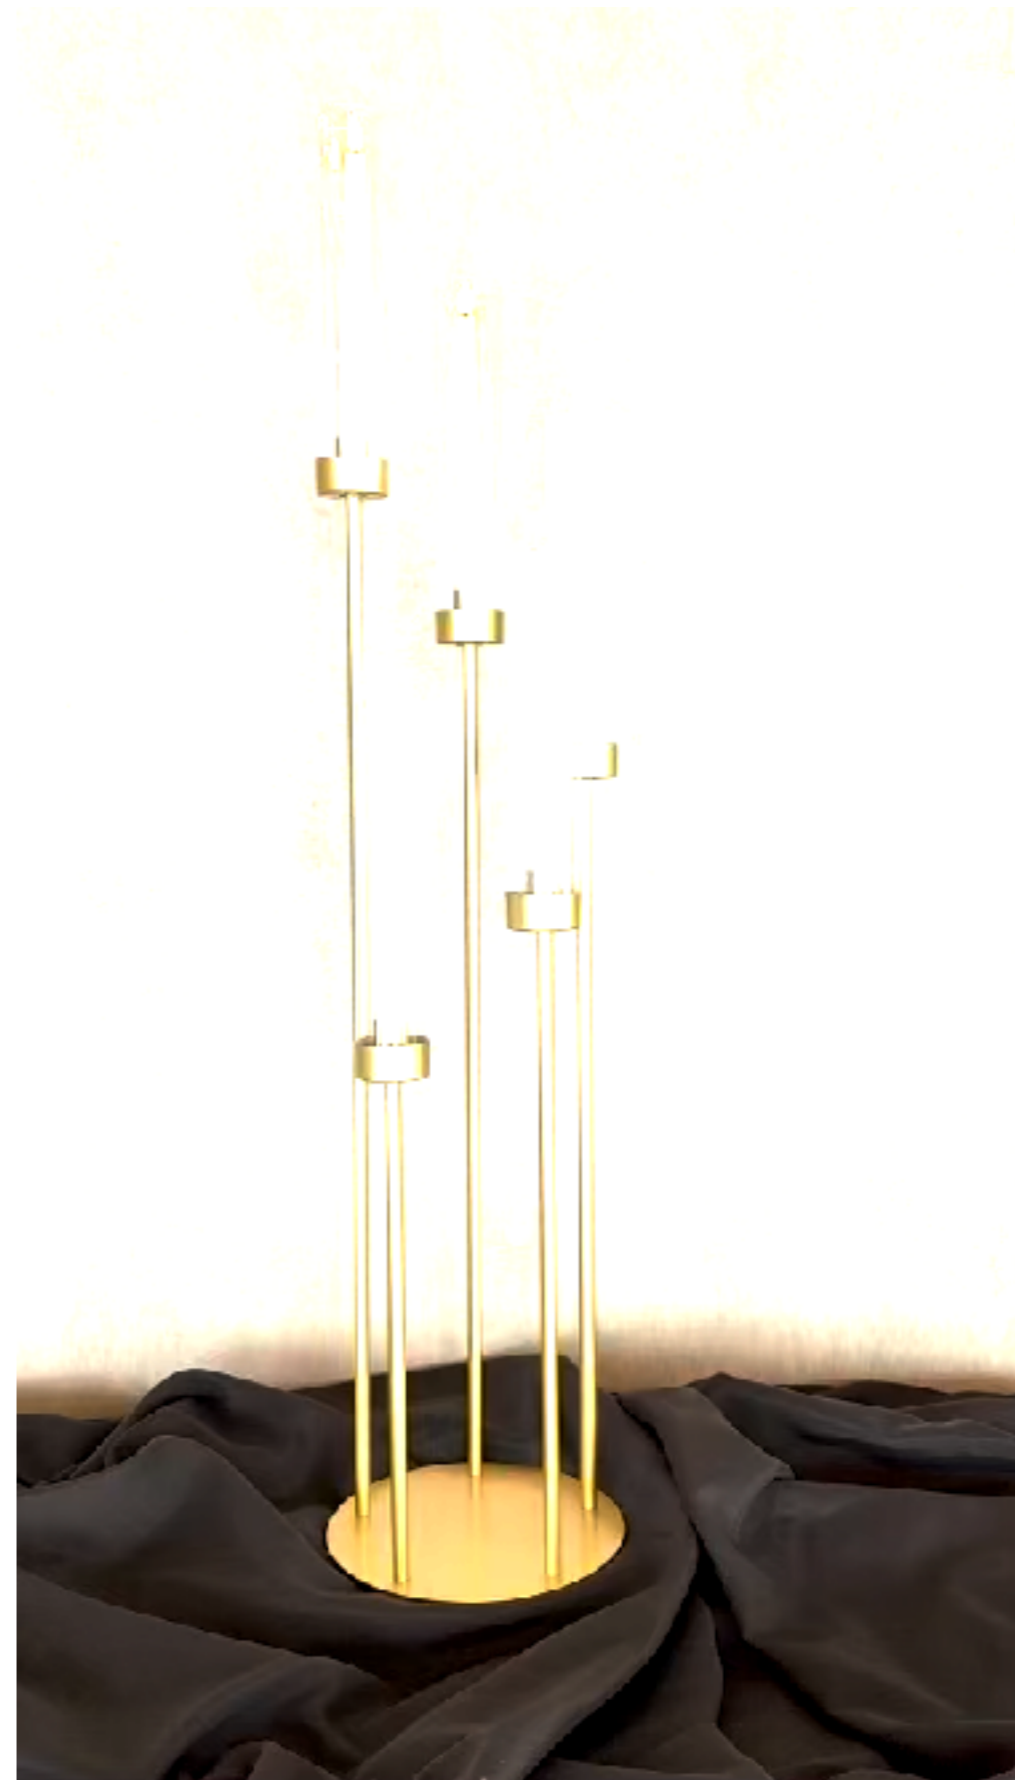

Candelabra

Gold 5-arm

Cylinder Shades Available

Quantity - 5