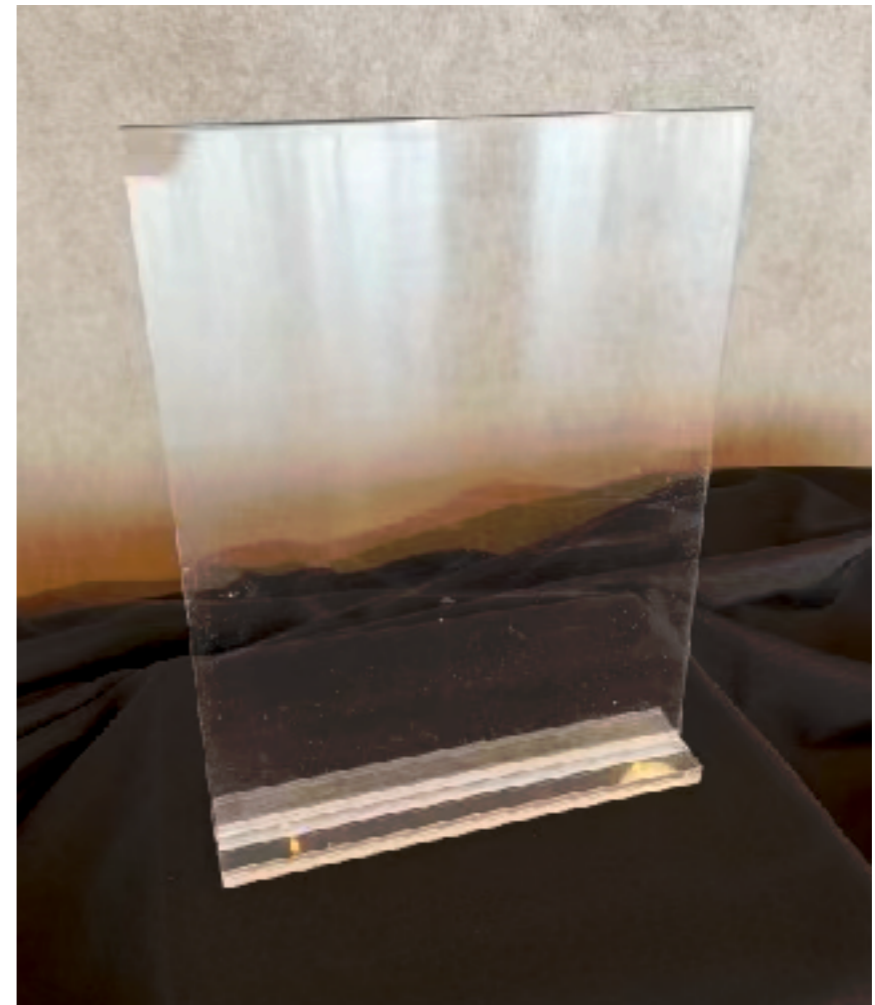

17" tall, 7" wide

Quantity - 1

Acrylic Sign Holders

Quantity = 3

Fit 8 1/2 x 11 paper

Gold “Over the Table” Arch

Width -73-250cm and Height adjusts to 3 different heights

Pre-Event -Client is responsible for assembling and set-up --- Post-Event-Client is responsible for dis-assembling