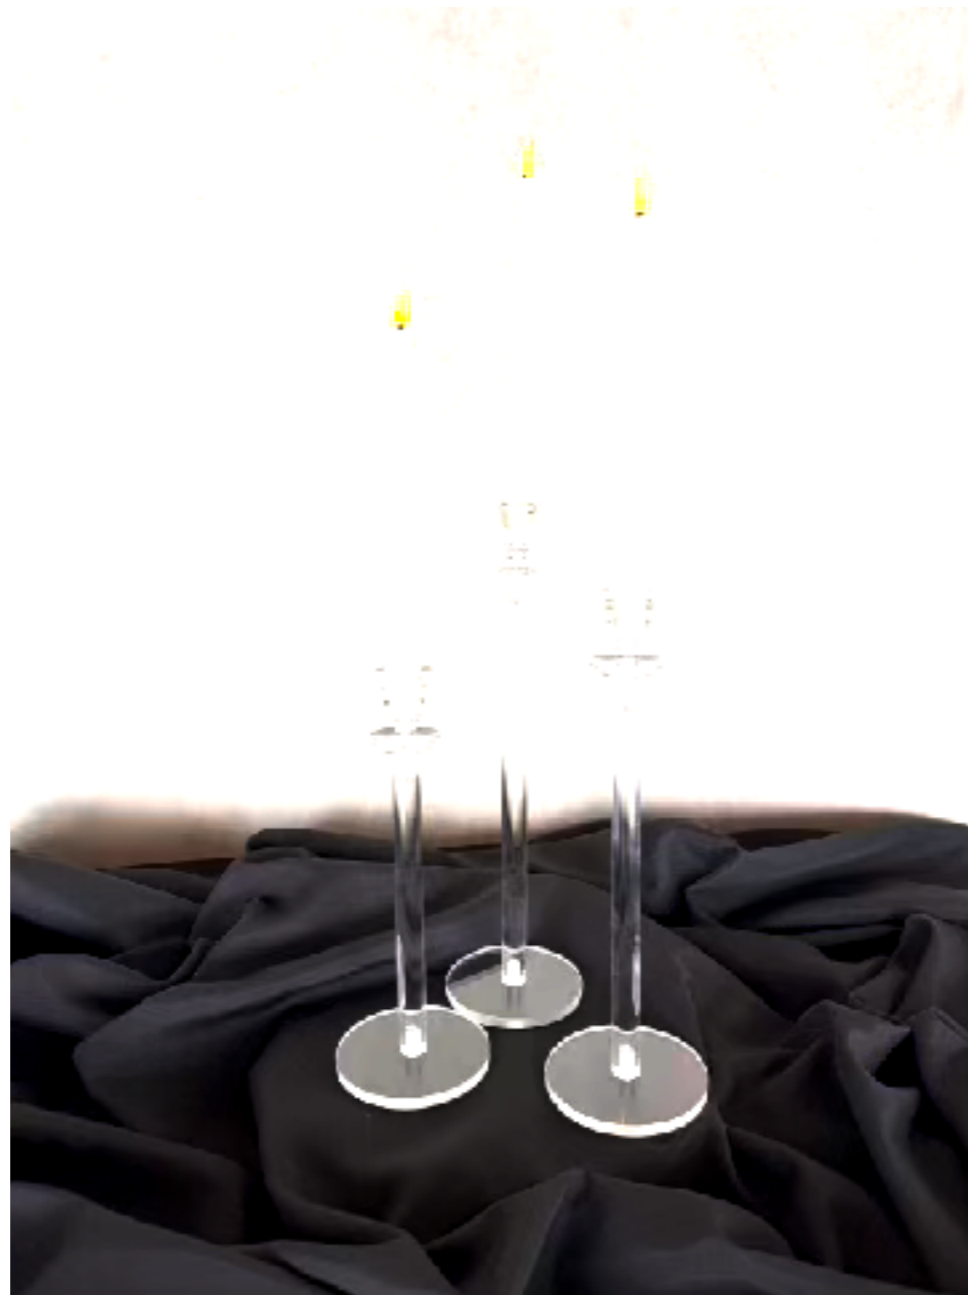

Clear 5-arm

Cylinder Shades Available

Quantity - 4

Acrylic Clear Taper Candle Holders

WITH or WITHOUT Clear Cylinder Shades

Quantity - 8 sets of 3 = 24 total

Black Wooden Taper Candle Holders

Quantity - 14 sets of 3 = 42 total