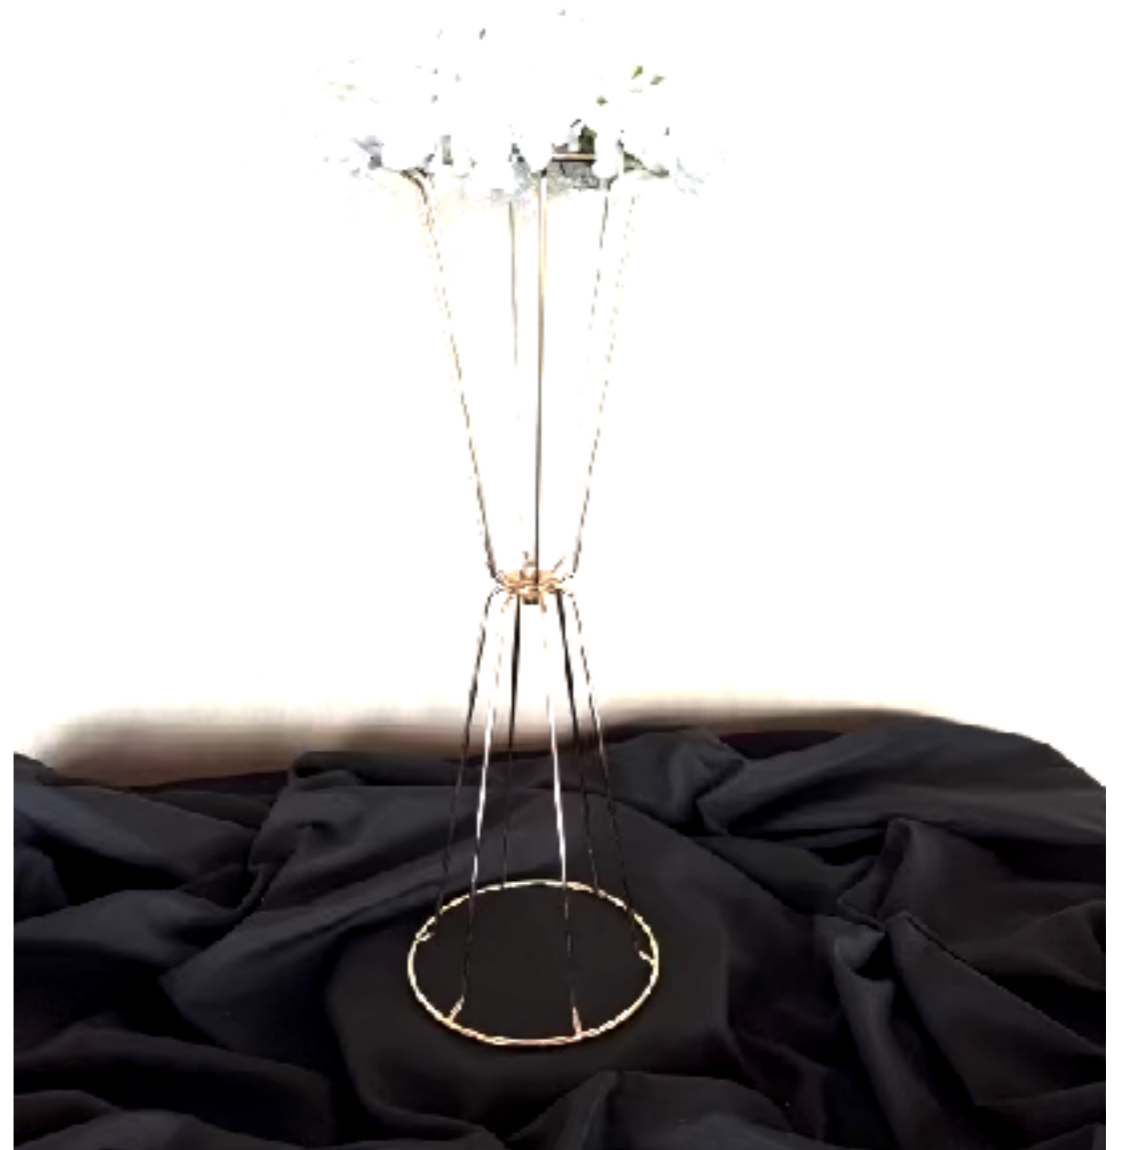

Tall gold spindled Stands

Quantity = 8

White Artificial Hydrangea Centerpiece Rounds

Quantity = 12