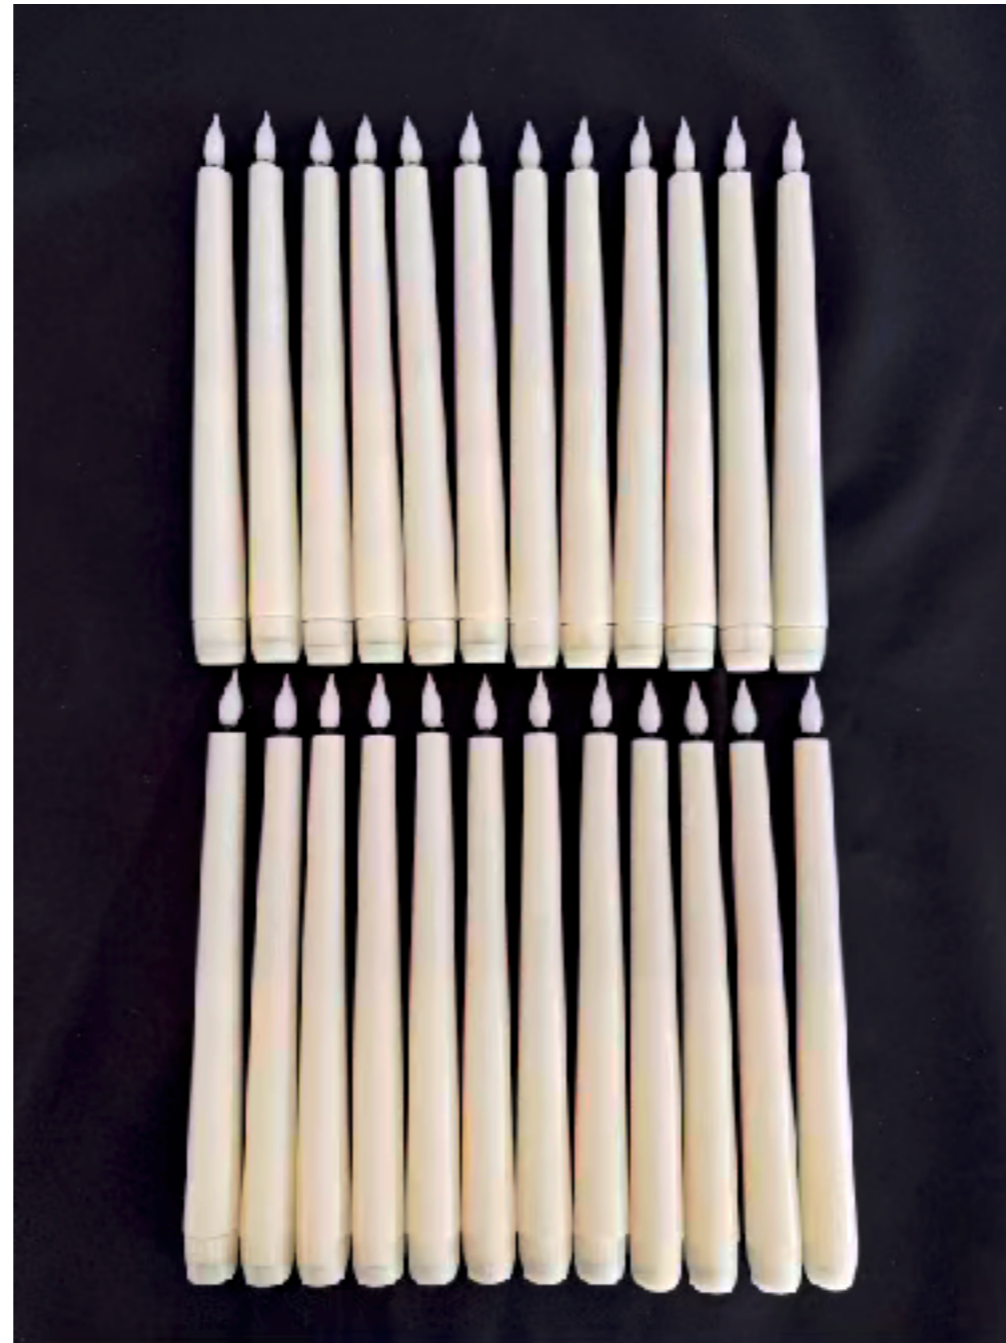

LED Plastic Taper Candlesticks

Warm White

Quantity = 48

Length = 8 3/4"

LED Wax Taper Candlesticks

Warm White

Quantity = 24

Length=9 1/2"