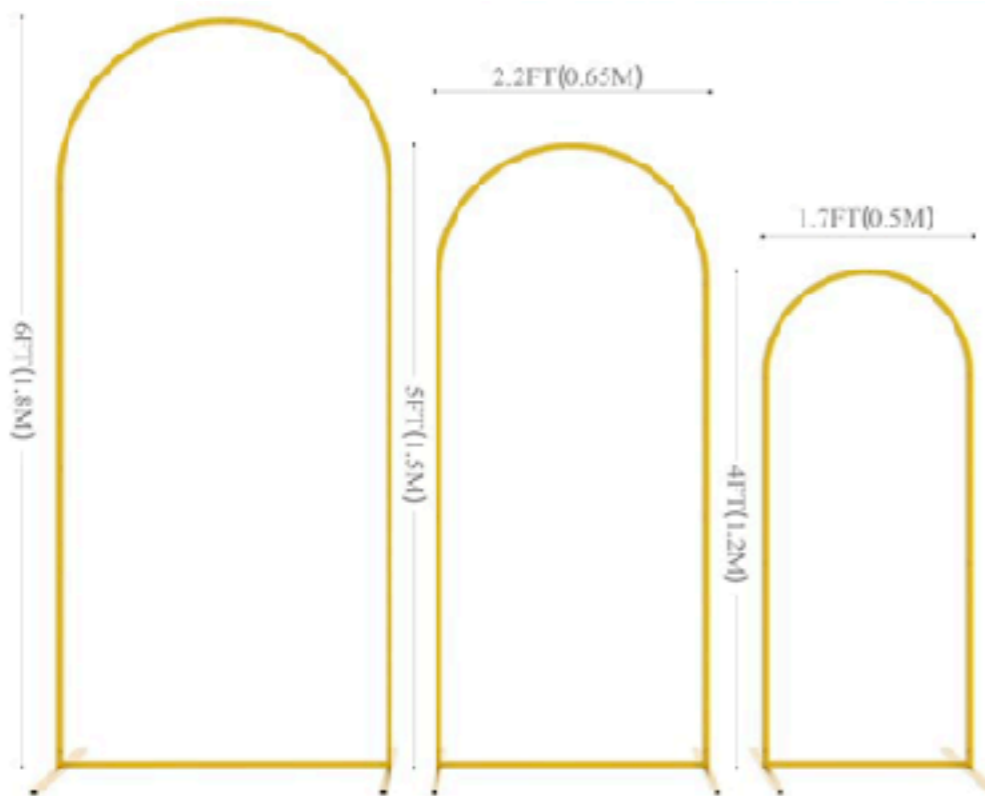

HELP YOURSELF TO THIS ITEM:
This item is located in the kitchen

Ceiling Drapery Option

Pipe & Drape - 2 Frames 10' x 10'

2 sets of white drapery 20'x10'

2 sets of ivory drapery 20'x10'

Wooden Easels

2 Black = 6' tall

2 Brown = 5 1/2' tall

2 Brown=3" tall

HELP YOURSELF TO EASELS:

This item is located in the table/chairs storage room

Circle Backdrop Wooden

Diameter: 88"

Height: 90"

Gold Metal Circle Backdrop

105" wide

86" high

74" floor opening

Triple Arch w/ Covers

6 ft, 5 ft, 4 ft, and white fitted covers available

2-Piece Arch Set Gold

2 arch set

Gold Metal Half Crescent Moon Wedding Arch

Triangular wood stand comes up 19 1/2" high

Black Standing Frames

2 medium, 1 large

Medium Size Dimensions

72" total height, 67" frame height
49" wide
20 1/2" leg depth
5" off the floor

Large Size Dimensions