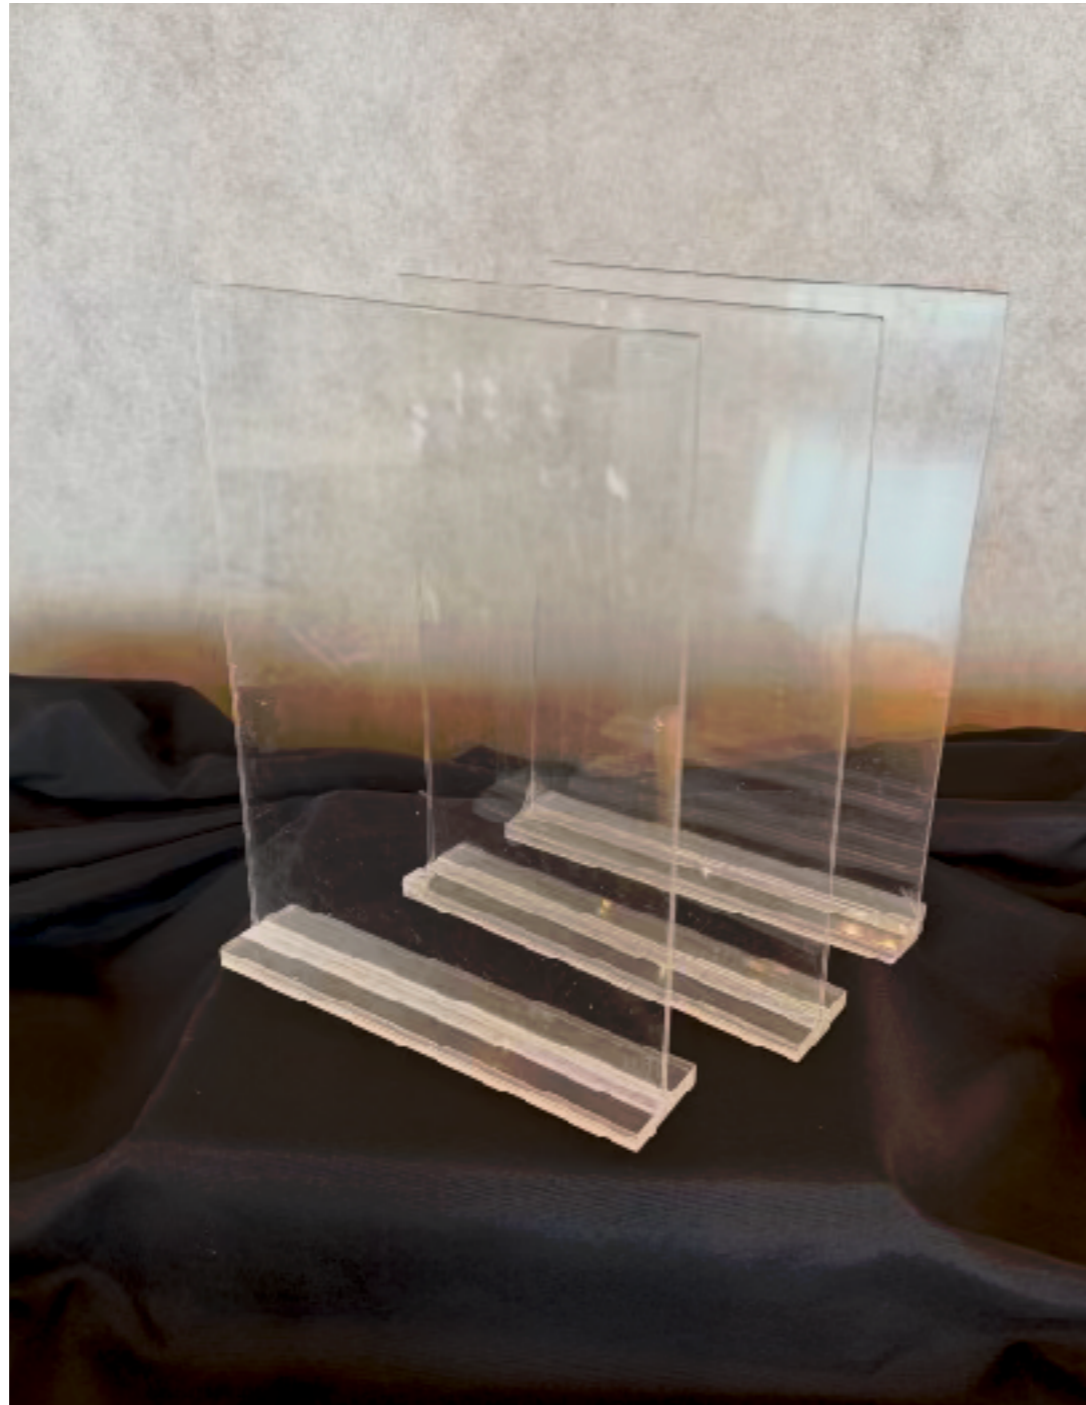

Quantity - 1

Gold Table Easels - 5 ct

17" tall, 7" wide

Quantity - 1

Acrylic Sign Holder

Fit 8 1/2 x 11 paper

Quantity - 3

Gold "Over the Table" Arch