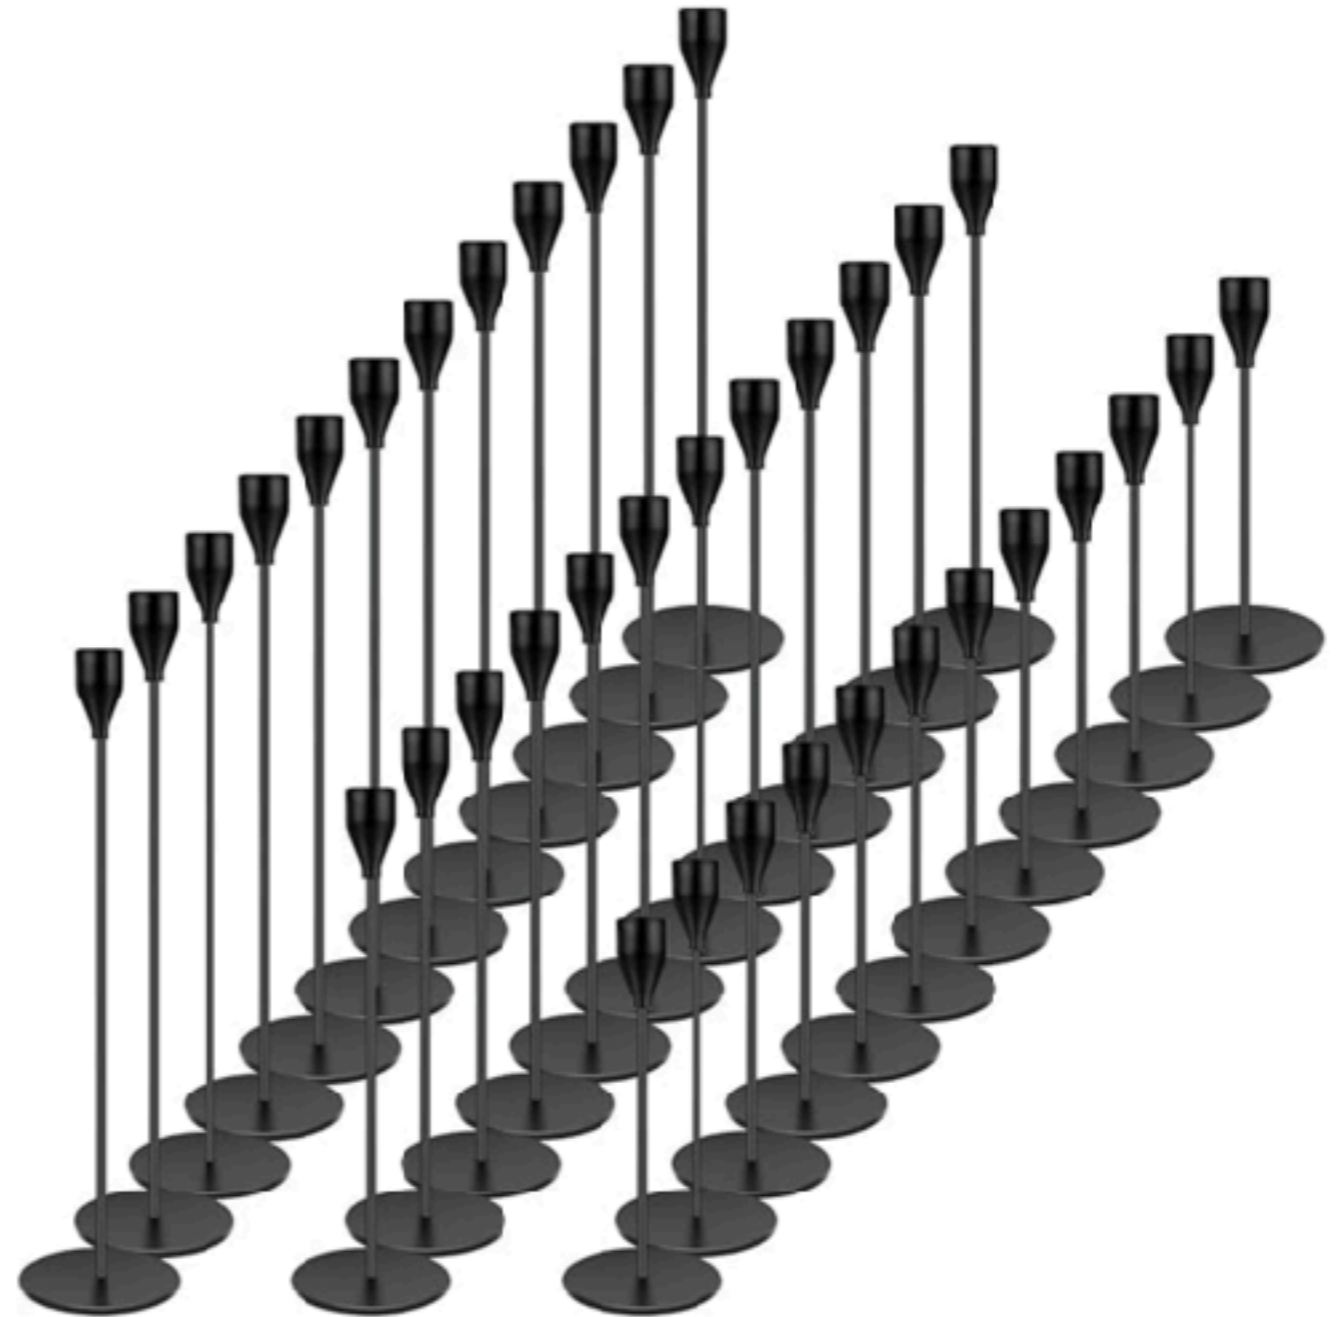

Black Taper Candle Holders

Quantity - 72

24 tall

24 medium

24 short