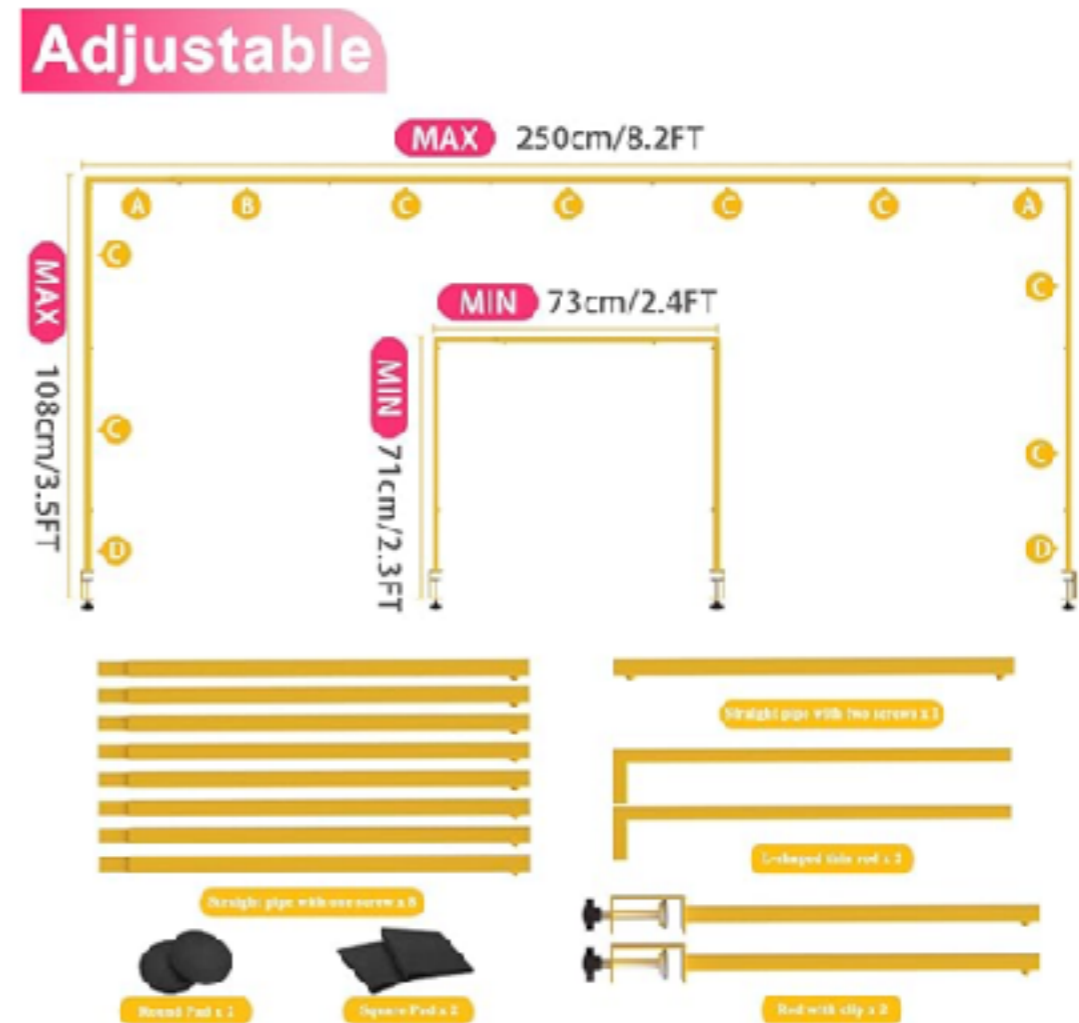

Large White Wicker Basket

Size - basket is 20" x 15", 17" height

Quantity 1

Tall Gold Metal Easel

4 1/2' tall

Quantity - 2

Tall White Metal Easel

4 1/2' tall

Quantity - 1

Gold Table Easels - 5 ct

17" tall, 7" wide

Quantity - 1

Acrylic Sign Holder

Fit 8 1/2 x 11 paper

Quantity - 3

Gold "Over the Table" Arch

Width -73-250cm and Height adjusts to 3 different heights

Pre-Event -Client is responsible for assembling and set-up
Post-Event-Client is responding for dis-assembling

33" Round Wedding Cake Arch

Diameter of wooden
circle is 17 1/2"
Ring is 34" high

Quantity - 14

Roll over image to zoom in

Triple Crossbar Pipe & Drape Kit

The View Staff must oversee usage of this item

Adjustable Frame

Maximum size - 10' x 10'

Draping Material

We require the The View host oversee the use of draping material