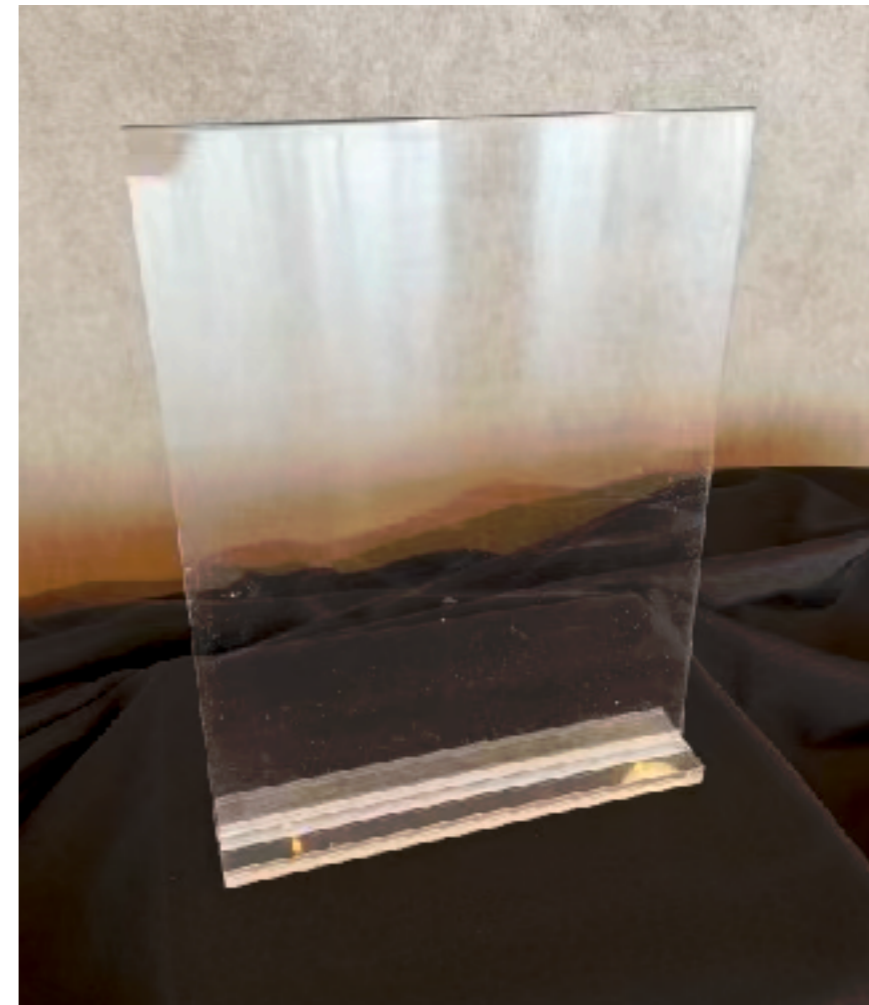

Quantity - 1

Gold Table Easels - 5 ct

17" tall, 7" wide

Quantity - 1

Acrylic Sign Holder

Fit 8 1/2 x 11 paper

Quantity - 3

Gold "Over the Table" Arch