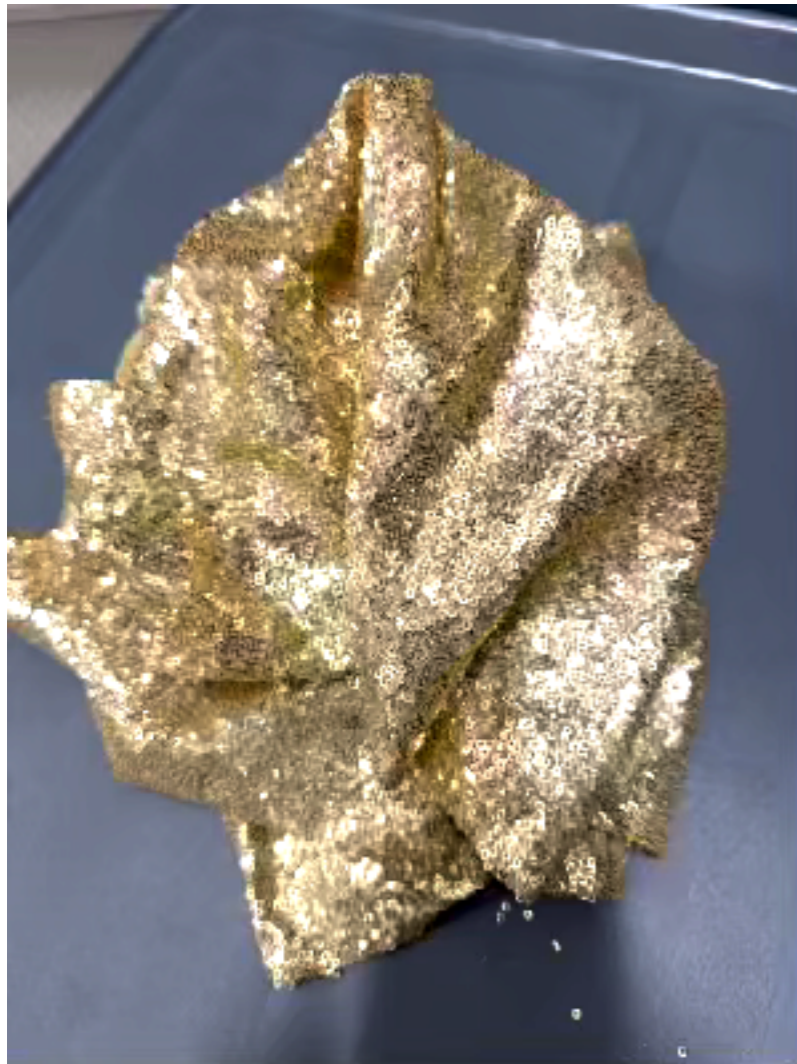

Sequin Runners

9' long x 1' wide

GOLD - Quantity - 6

ROSE GOLD - Quantity - 5