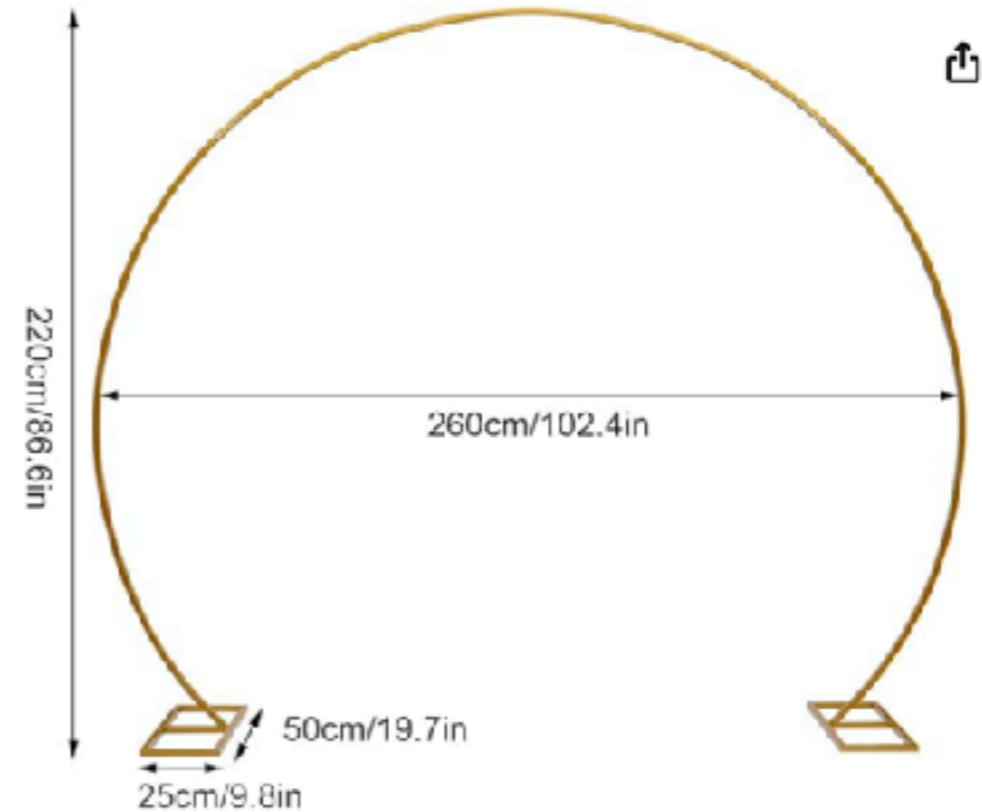

HELP YOURSELF TO THIS ITEM:
This item is located in the kitchen

Ceiling Drapery Option

Pipe & Drape - 2 Frames 10' x 10'

2 sets of white drapery 20'x10'

2 sets of ivory drapery 20'x10'

Wooden Easels

2 Black = 6' tall

2 Brown = 5 1/2' tall

2 Brown=3" tall

HELP YOURSELF TO EASELS:

This item is located in the table/chairs storage room

Circle Backdrop Wooden

Diameter: 88"

Height: 90"

Gold Metal Circle Backdrop

105" wide

86" high

74" floor opening

Triple Arch w/ Covers

6 ft, 5 ft, 4 ft, and white fitted covers available

2-Piece Arch Set Gold

2 arch set

Gold Metal Half Crescent Moon Wedding Arch