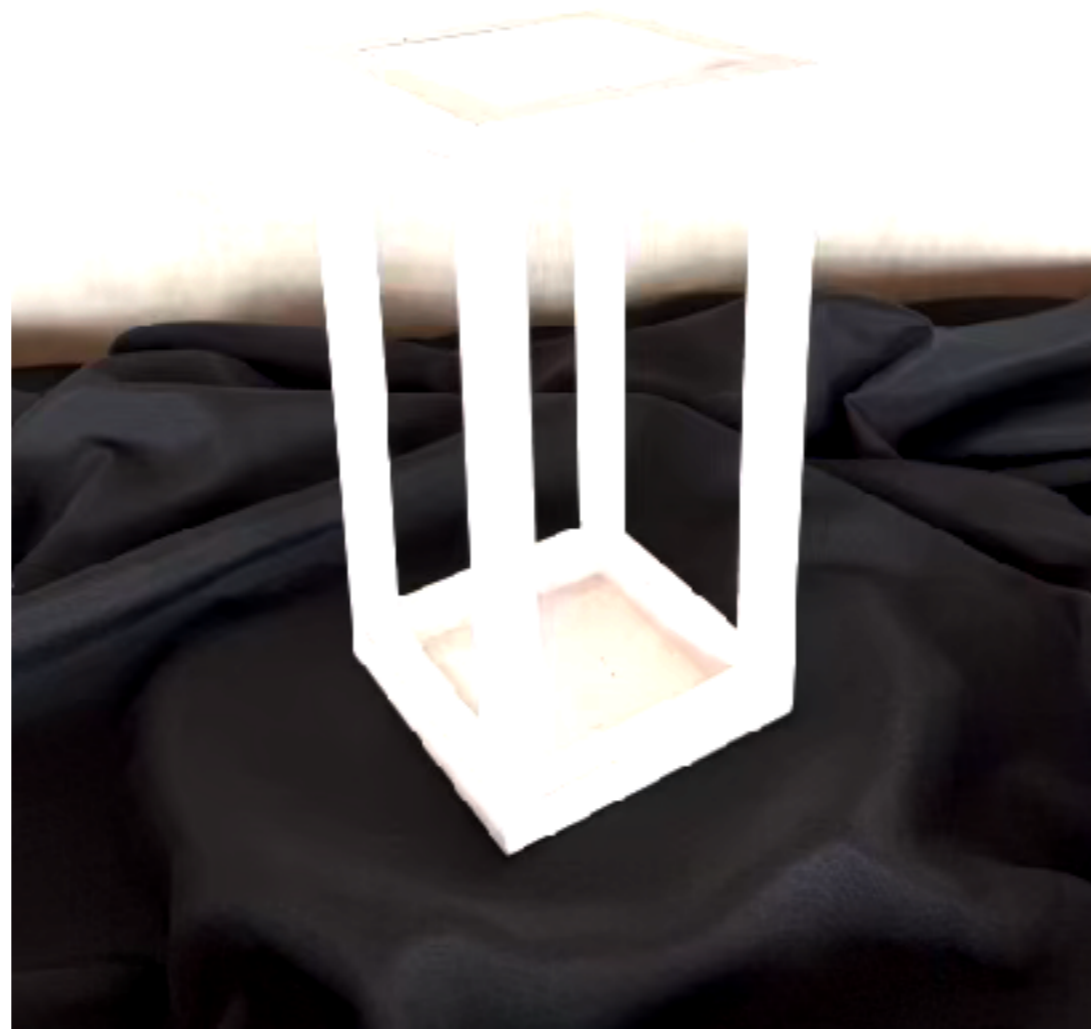

Gold Glass Atrium

10" tall

Quantity - 1

White Wooden Lanterns

Quantity - 8

Black Plastic Lanterns

With built-in pillar candles, battery operated

Quantity - 4