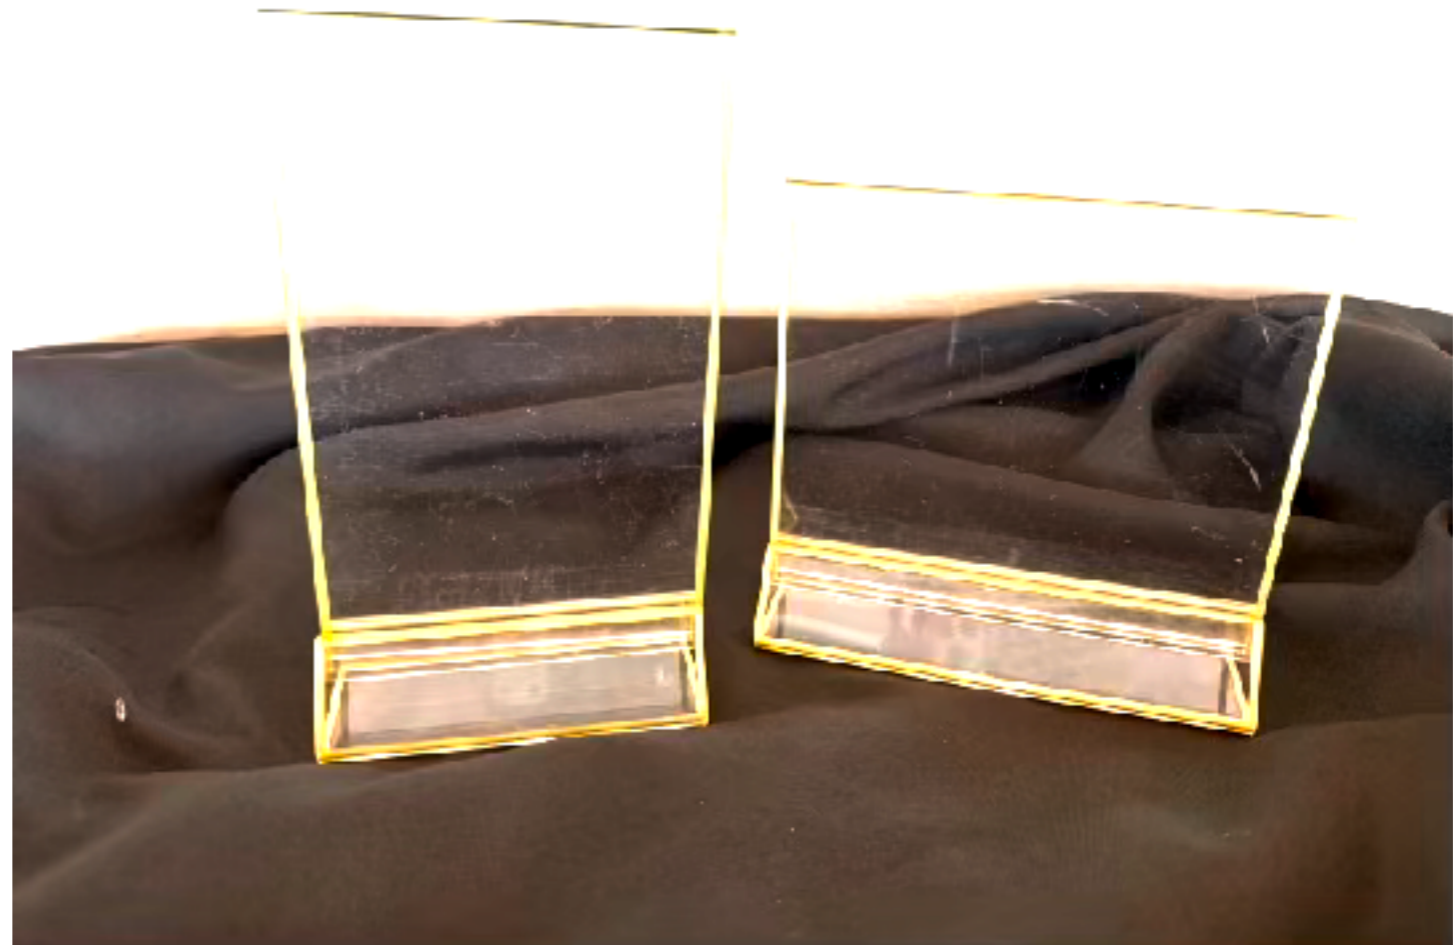

Picture Frames - Gold / Acrylic

Landscape - for 5x7s

Quantity - 6

6 1/2" tall

Portrait - for 5x7s

Quantity - 6

8 1/2" tall

Light up Cherry Blossom Tree