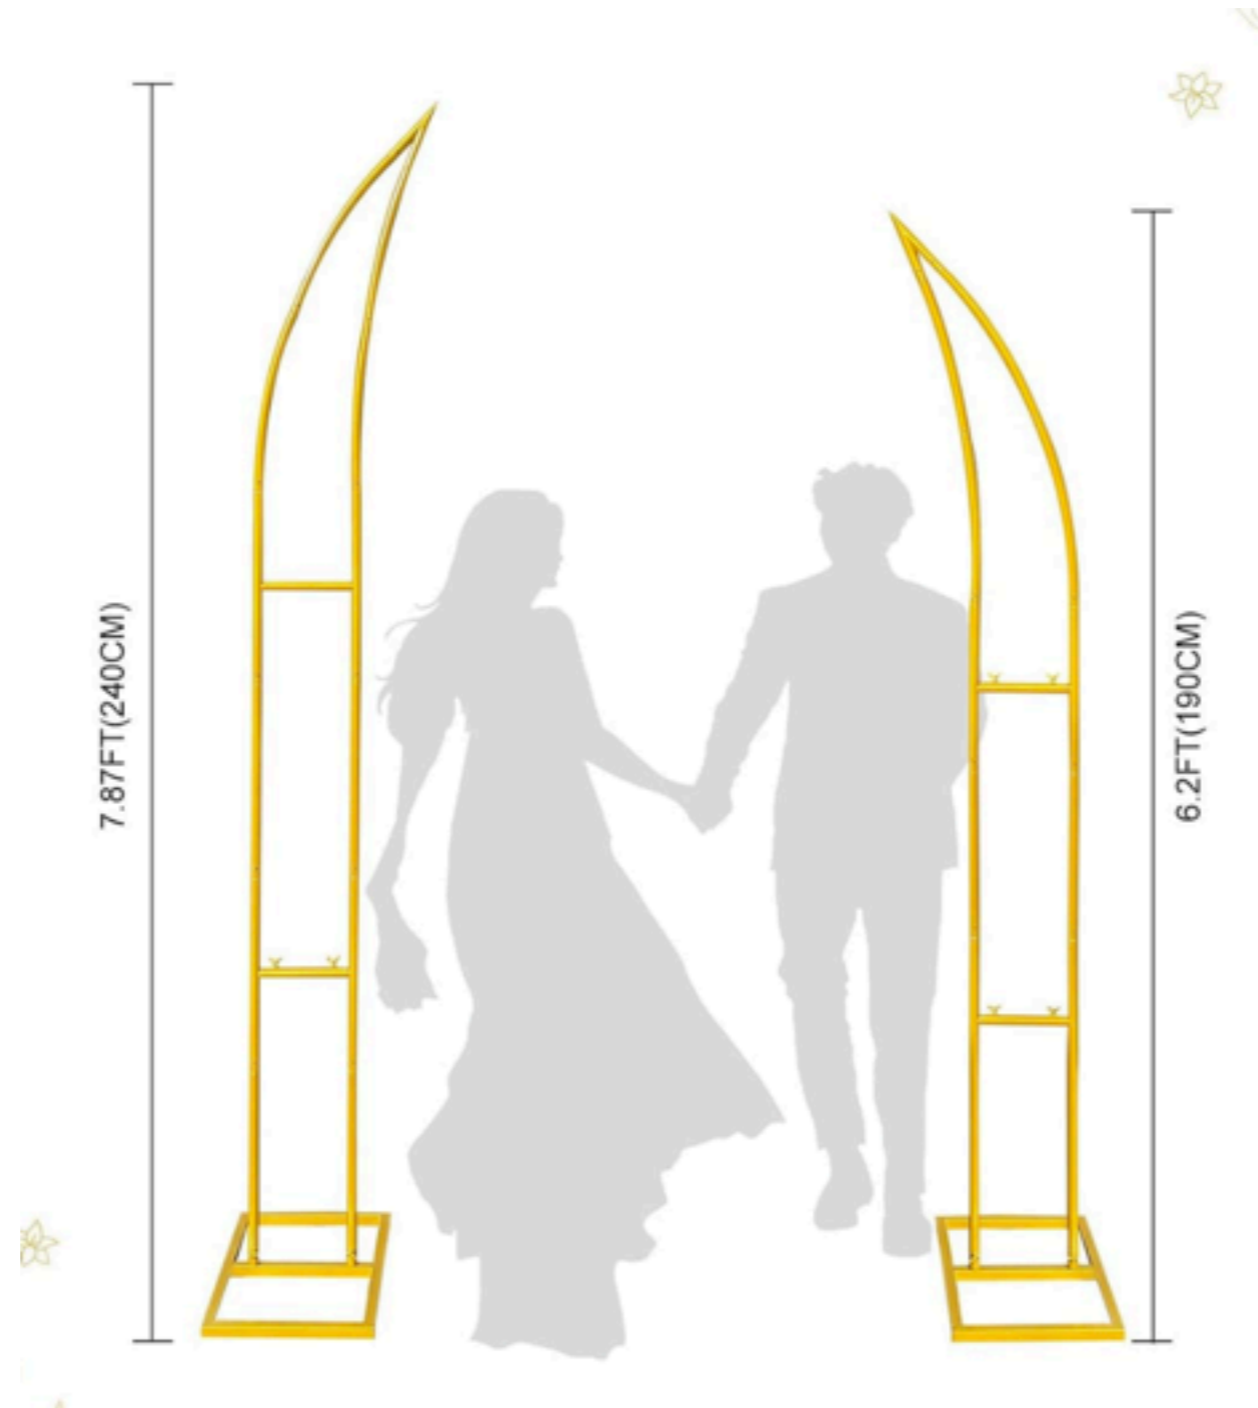

2 Brown = 5 1/2' tall

2 Brown=3" tall

HELP YOURSELF TO EASELS:

This item is located in the table/chairs storage room

Circle Backdrop Wooden

Diameter: 88"

Height: 90"

Gold Metal Circle Backdrop

105" wide

86" high

74" floor opening

Triple Arch w/ Covers

6 ft, 5 ft, 4 ft, and white fitted covers available

2-Piece Arch Set Gold

2 arch set

Gold Metal Half Crescent Moon Wedding Arch

Triangular wood stand comes up 19 1/2" high

Black Standing Frames

2 medium, 1 large

Medium Size Dimensions

72" total height, 67" frame height
49" wide
20 1/2" leg depth
5" off the floor

Large Size Dimensions

90" total height, 85" frame height
72" wide
27 1/2" leg depth
5" off the floor

Wooden Standing Frames

Quantity = 2

Interior of frame = 61.5" x 30"

Total height: 70" tall

Legs 30" long,
8" off the floor

19' Black Rod for West wall